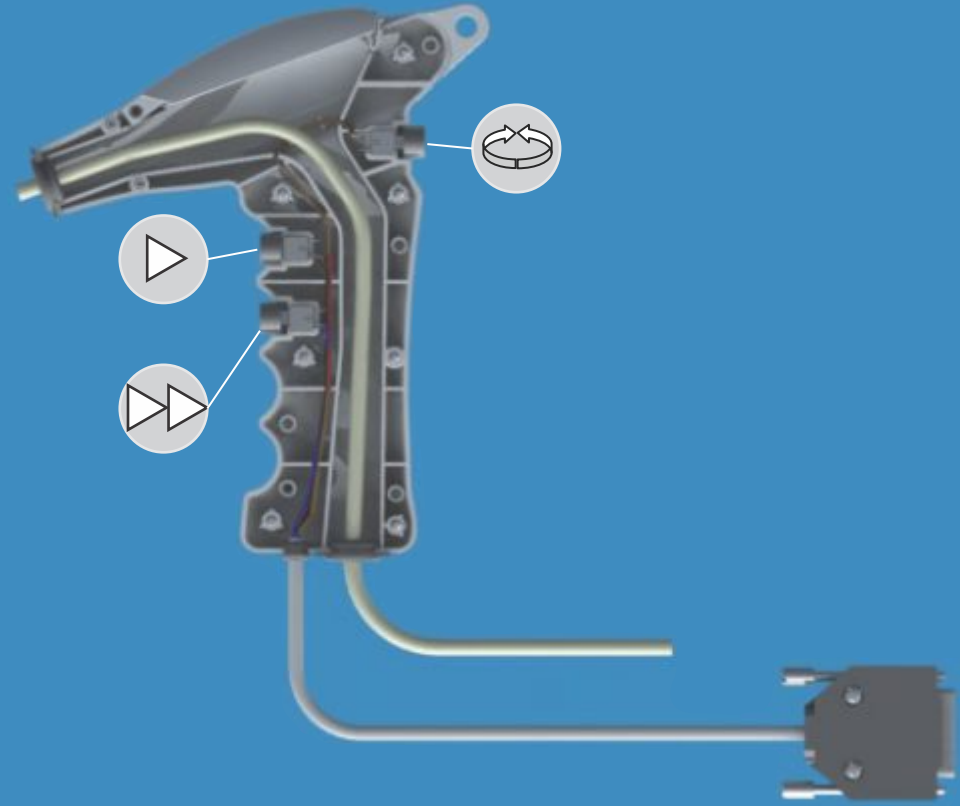

CE

EN61010-1

RoHS

A-1299-1063
Edition 03

Masterflex® TUBING SIZES: L/S 25, L/S 17, L/S 18, L/S 15, L/S 24

Masterflex® TUBING SIZES: L/S 13, L/S 14, L/S 16

PART NO.	USED ON	CONNECTOR	BUTTONS		
07528-80	L/S Precision Drives 07528 & 07557 Series	DB9			
07523-97	L/S Digital Drives 07522 & 07591 Series	DB25			
77301-90	L/S Modular Digital 77301-40	DB15			
07595-62	Any	None			

Lead Wire Colors
