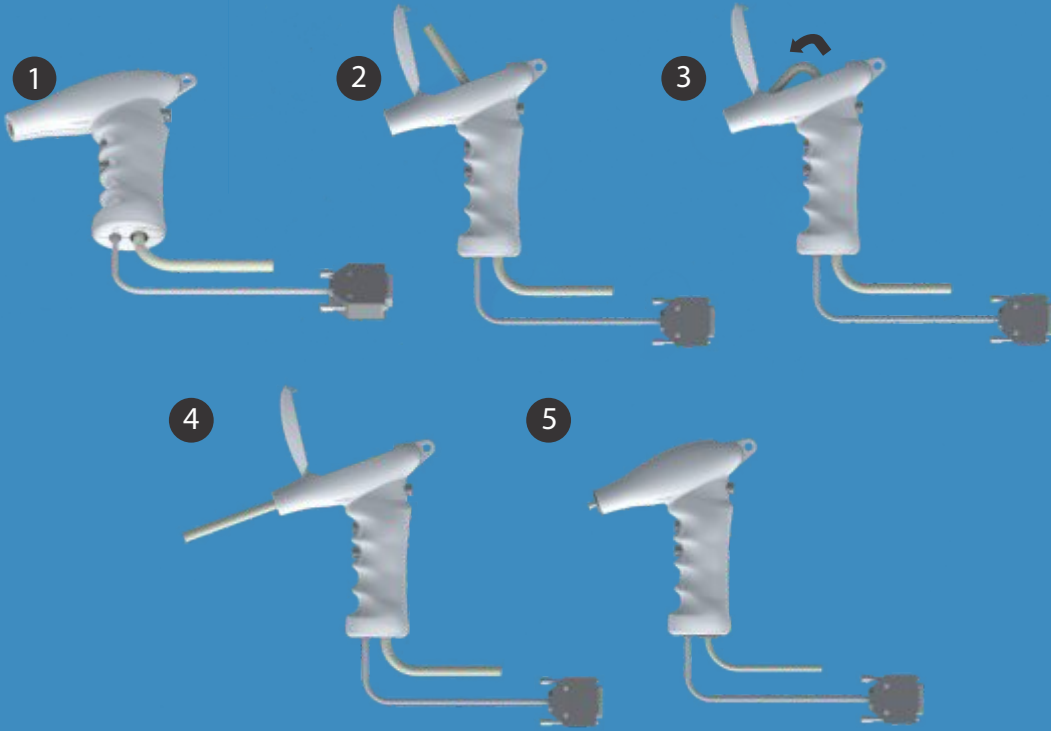

CE

EN61010-1

RoHS

A-1299-1063
Edition 03

Masterflex® TUBING SIZES: L/S 25, L/S 17, L/S 18, L/S 15, L/S 24

Masterflex® TUBING SIZES: L/S 13, L/S 14, L/S 16

PART NO.	USED ON	CONNECTOR	BUTTONS		
07528-80	L/S Precision Drives 07528 & 07557 Series	DB9			
07523-97	L/S Digital Drives 07522 & 07591 Series	DB25			
77301-90	L/S Modular Digital 77301-40	DB15			
07595-62	Any	None			

Lead Wire Colors
