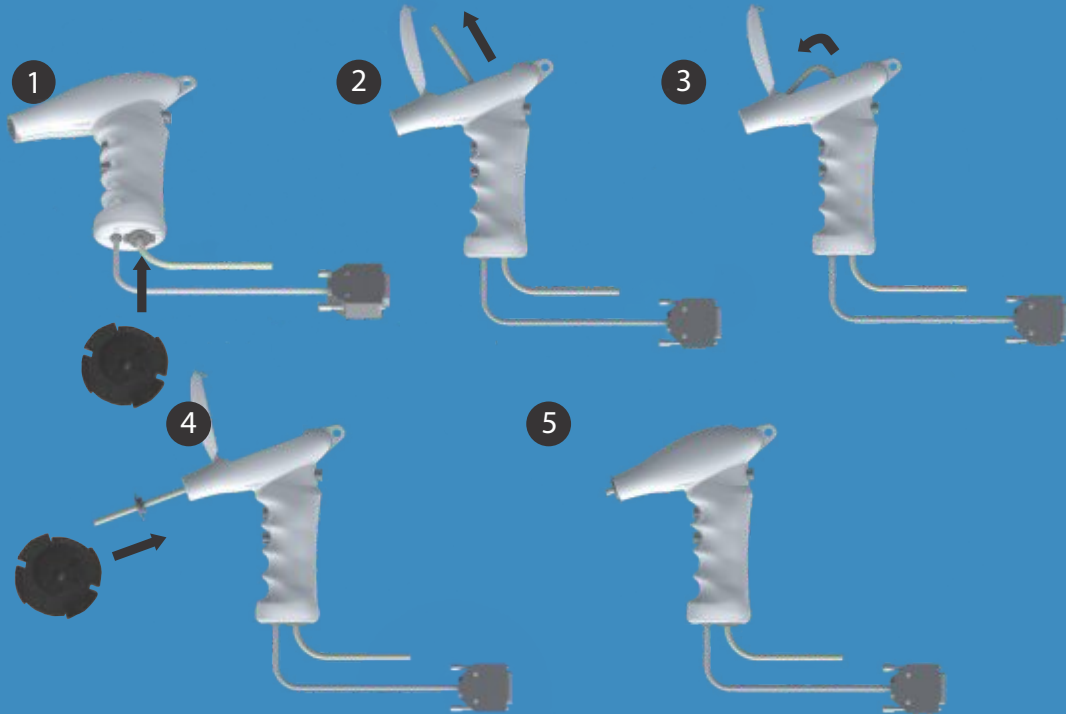

CE

EN61010-1

RoHS

A-1299-1063
Edition 03

Masterflex® TUBING SIZES: L/S 25, L/S 17, L/S 18, L/S 15, L/S 24

Masterflex® TUBING SIZES: L/S 13, L/S 14, L/S 16

PART NO.	USED ON	CONNECTOR	BUTTONS		
07528-80	L/S Precision Drives 07528 & 07557 Series	DB9			
07523-97	L/S Digital Drives 07522 & 07591 Series	DB25			
77301-90	L/S Modular Digital 77301-40	DB15			
07595-62	Any	None			